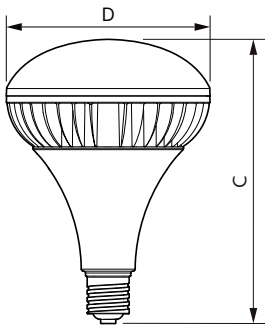

TrueForce LED Industrial and Retail (Highbay – HPI/SON/HPL)

Warm Up Time to 60% Light (Nom)	0.5 s
Power Factor (Nom)	0.9
Voltage (Nom)	110–277 V
Temperature	
T-Case Maximum (Nom)	90 °C
Controls and Dimming	
Dimmable	No
Mechanical and Housing	
Bulb Finish	Frosted
Approval and Application	
Energy Efficiency Label (EEL)	A+

Energy Consumption kWh/1000 h	85 kWh
Product Data	
Full product code	692234190141600
Order product name	TrueForce HB 100-85W E40 865 120D CN
EAN/UPC - Product	6922341901416
Order code	929001875910
Numerator - Quantity Per Pack	1
Numerator - Packs per outer box	2
Material Nr. (12NC)	929001875910
Net Weight (Piece)	0.880 kg

Warnings and Safety

Dimensional drawing

High Bay 95W-10000lm 60D 6500K E40 ND

Product	D	C
TrueForce HB 100-85W E40 865 120D CN	190 mm	270 mm

Photometric data

250W E40 Others FR 120D 865 6500K