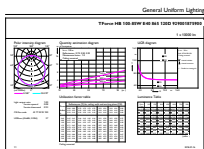

Photometric data

250W E40 Others FR 120D 865 6500K