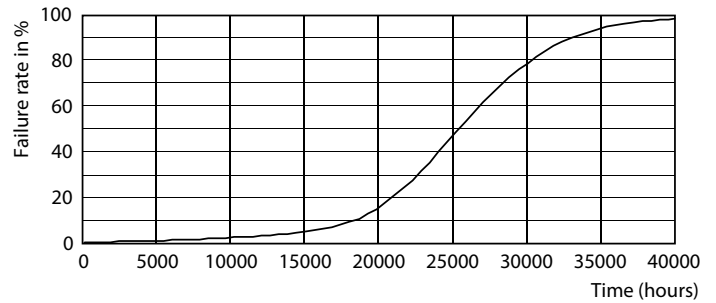

250W E40 Others FR