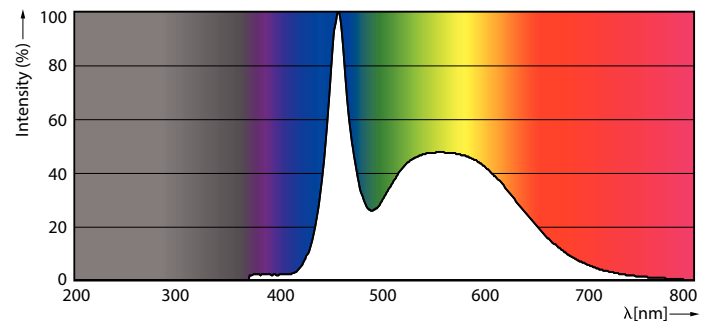

250W E40 Others FR